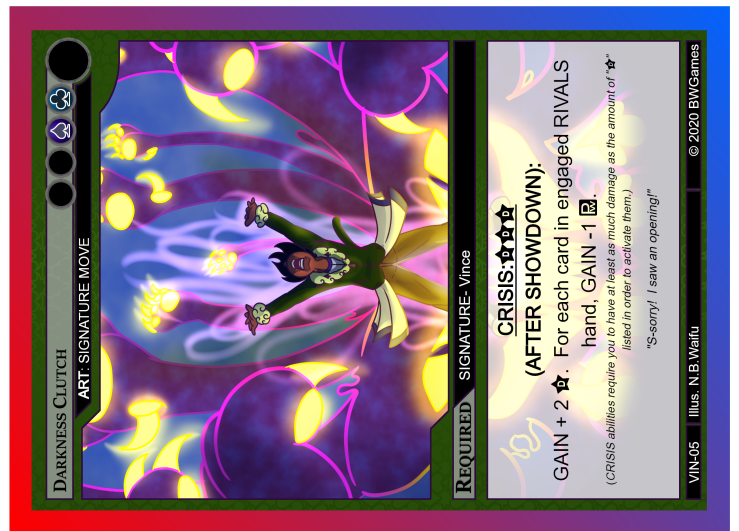

"I've saved my strongest move for a finishing blow! Here I come!!!"

ASH-05 Illus. N.B.Waifu © 2020 BWGames

**ASHLEY -THE RED RENARD-
(ARCADE MODE SET-UP)**

- ASH-00: ASHLEY -THE RED RENARD-
- ASH-01: EXPLOSIVE BLOWS
- ASH-02: RENARD PISTOL
- ASH-03: VIXEN TAIL
- ASH-04: FENNEC CLAW
- ASH-05: RED FIRESTORM

Big Waifu
GAMES

VINCE -THE BLACK KATZEN-
(ARCADE MODE SET-UP)

- VIN-00: VINCE -THE BLACK KATZEN-
- VIN-01: BLACKMAIL
- VIN-02: UMBRAL RUSH
- VIN-03: SHADOW TAG
- VIN-04: SILENT STOP
- VIN-05: DARKNESS CLUTCH